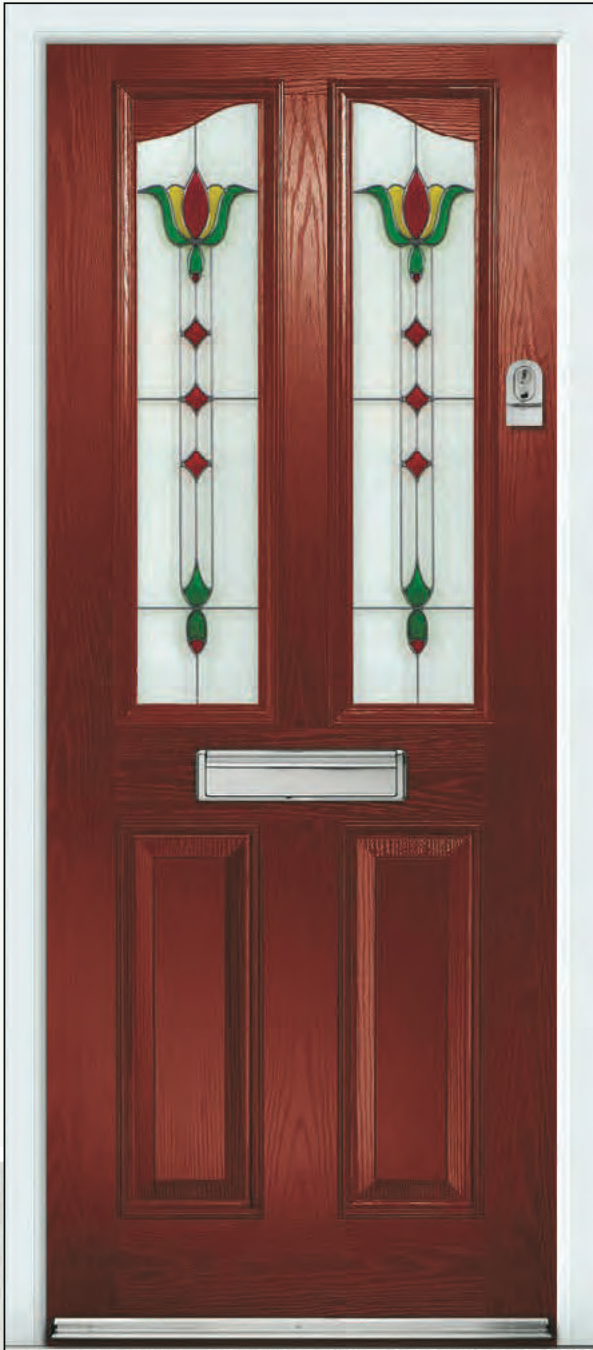

APRILLA & ARNAGE

- **B** Indicates Backing Glass Options Available
- **D** Double Glazed Design
- **T** Triple Glazed Design
- **S** Shown as sandblasted design

Whitton Victoria

B D

Red Aprilla door with Whitton Victoria glass, chrome Heritage pull lock, letterplate and silver mill drip bar.

D B S