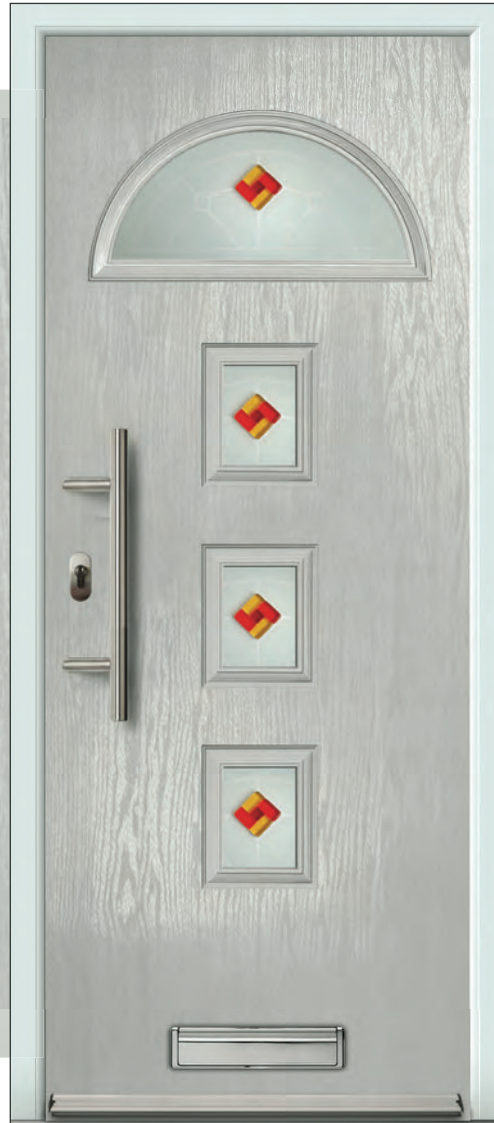

(D) Double Glazed (T) Triple Glazed (B) Backing Glass Choice Available

UPGRADE YOUR DOOR

Signature

DELUXE EDITION

PG.2

DELUXE MATTE COLOUR RANGE

Premium Pro colour range

PG.5

ULTION Sweet

PG.3

SANDBLASTED PINSTRIPE & SANDBLASTED ICE EDGE GLASS DESIGNS

PG.4