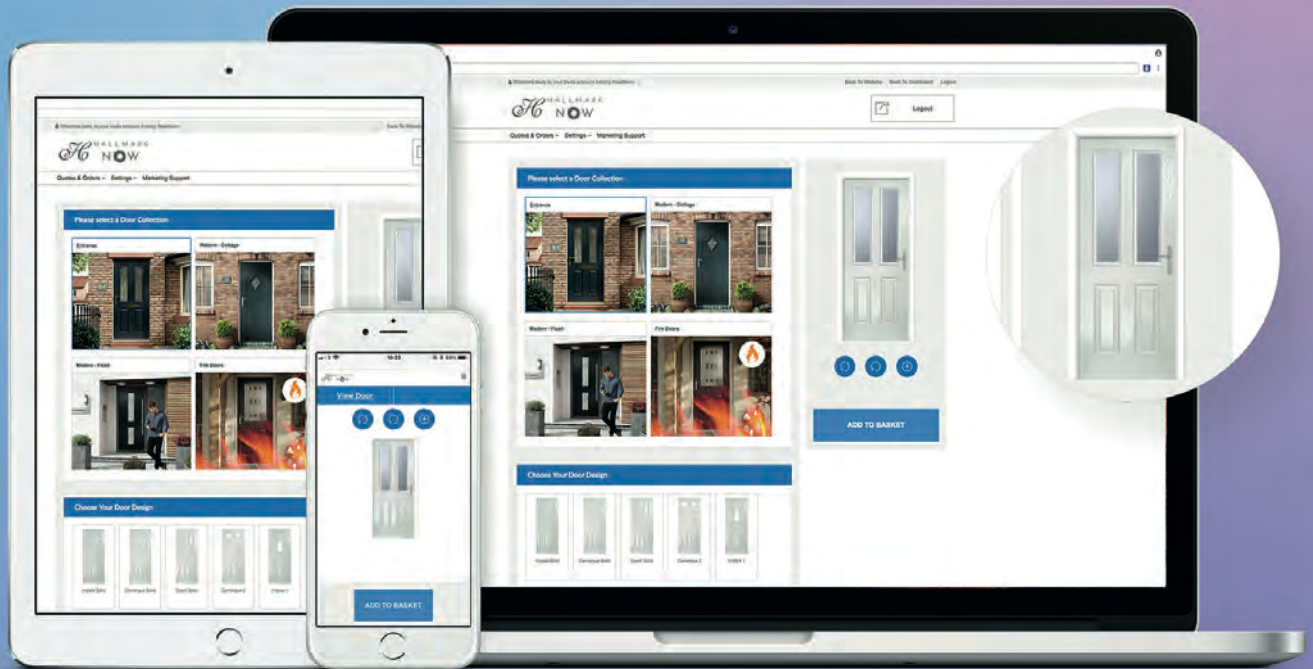

EASIER. FASTER. NOW

WWW.HALLMARKPANELS.COM

Modern Composite Doors

New

New

Flush

Cottage

Urban