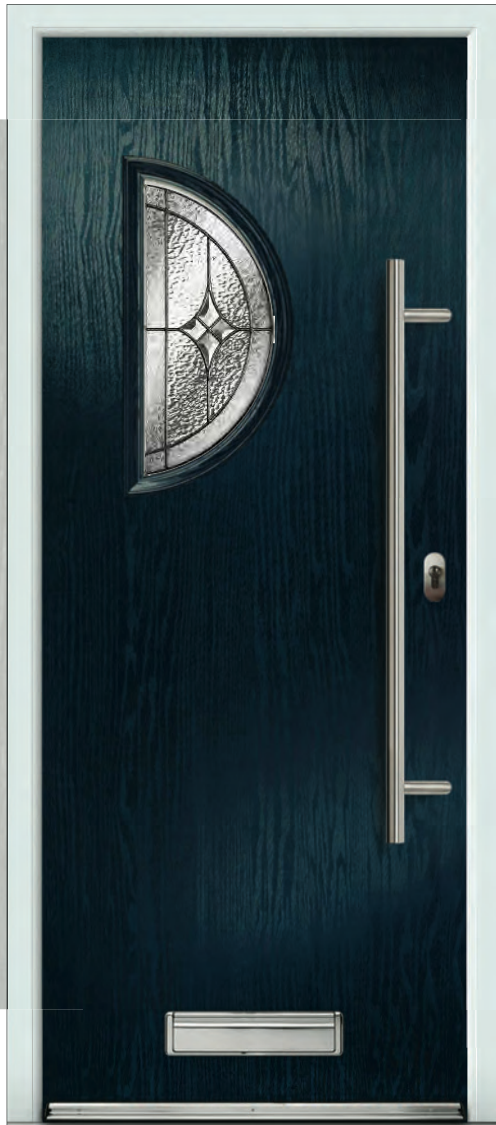

SANDBLASTED PINSTRIPE & SANDBLASTED ICE EDGE GLASS DESIGNS

PG.4

COTTAGE

FLUSH

Door featured is a Standard Blue Shelby 1 with Coral Blue Glass, Silver Drip Bar and 1100 Off-Set Stainless Steel Bar Handle and chrome letterplate.