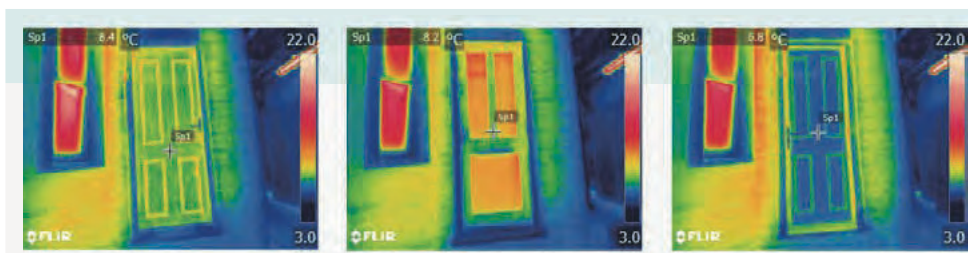

48mm Solid Timber Core Composite Door

44mm Timber Panelled Door

Hallmark 44mm Elite Composite Door

ULTRALUXE

PRO-GRADE
CASSETTES

Pro-Grade Ultraluxe is a three-part flush aluminium de-glazeable cassette system. It's made up of a smooth aluminium flush face to the exterior, a welded PVC interior holding the IGU, and an aluminium internal cover cap.