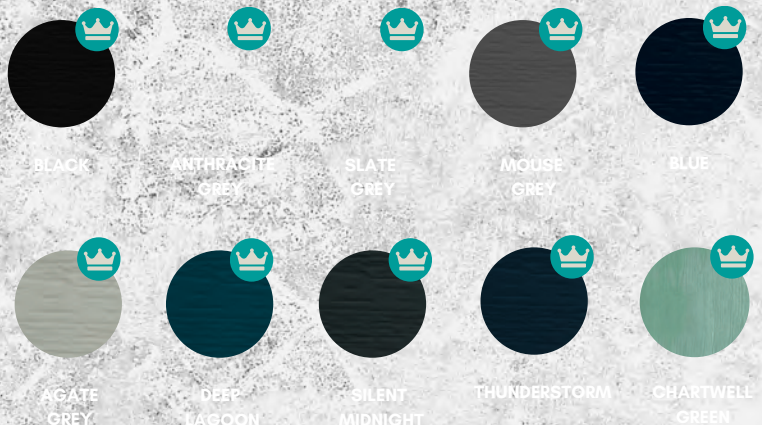

Paint Mixed
In-House

Colour Bonded
In-House

2000+
Colour Options

Uniformed
Coverage

Explore our extensive range of bespoke colour options and make your home stand out from the crowd.

Standard Colour Range

Premium **Pro** colour range

*all colours incur surcharge excluding white - imagery for demonstration purposes only

DELUXE MATTE EDITION COLOUR RANGE

MAKE YOUR DOOR TRULY BESPOKE TO YOU WITH THE ALL NEW DELUXE MATTE EDITION COLOUR RANGE.

- ✓ REDUCED GLOSS
- ✓ ENHANCED APPEARANCE
- ✓ REDUCED SUNLIGHT REFLECTIONS