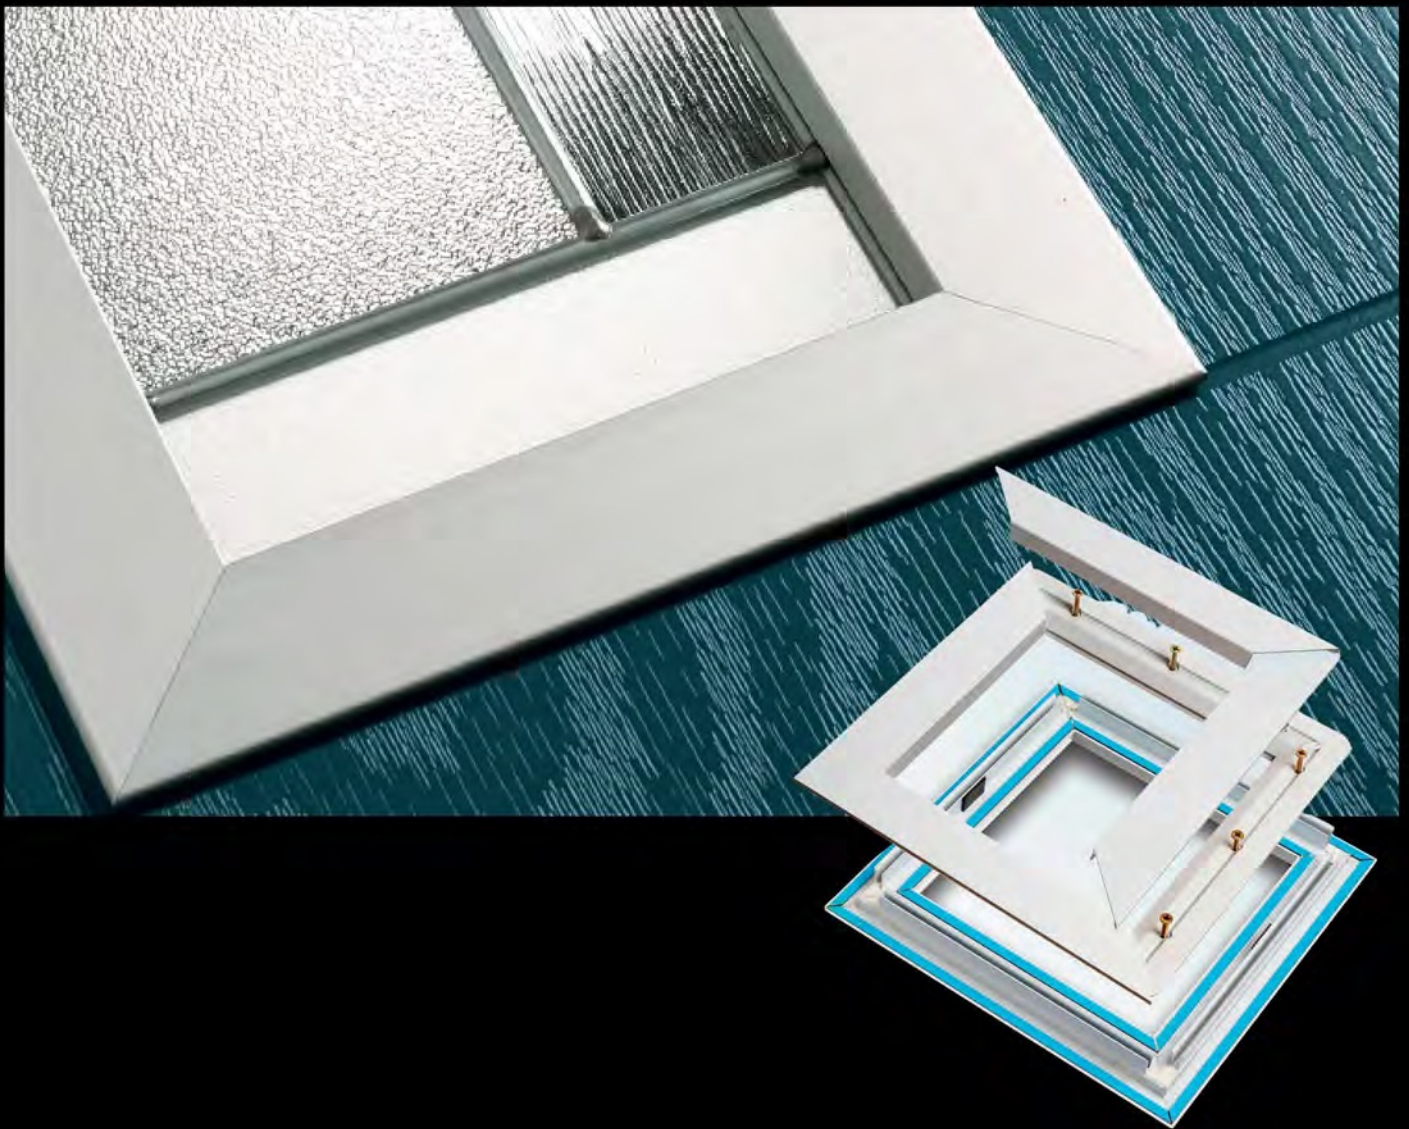

Water resistant polymer composite rails that protect its core. Your door will keep the weather at bay and stay looking good for longer.

Low Maintenance

Everything about a Hallmark GRP composite door is designed to be easy to maintain, including our insulated glass units. Simply clean with warm, soapy water.

48mm Solid Timber Core Composite Door

44mm Timber Panelled Door

Hallmark 44mm Elite Composite Door

ULTRALUXE

PRO-GRADE
CASSETTES

Pro-Grade Ultraluxe is a three-part flush aluminium de-glazeable cassette system. It's made up of a smooth aluminium flush face to the exterior, a welded PVC interior holding the IGU, and an aluminium internal cover cap.