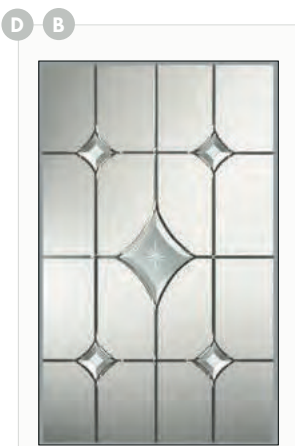

Celestine

Classic, clear bevel glass tile design