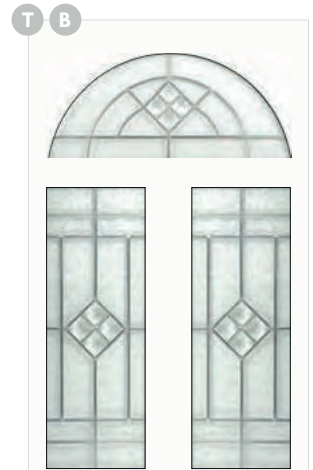

Danthorpe Cross

Clear Bevels & Pelerine backing glass