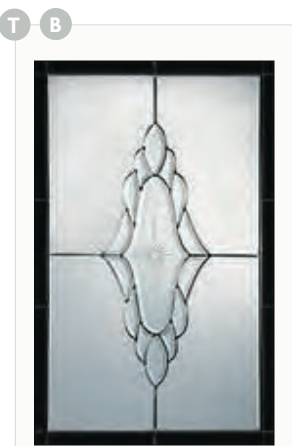

Ebony

Crystal bevel cluster & obscure glass design