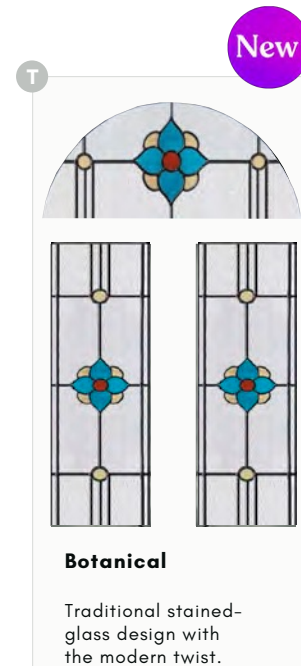

Botanical

Traditional stained-glass design with the modern twist.