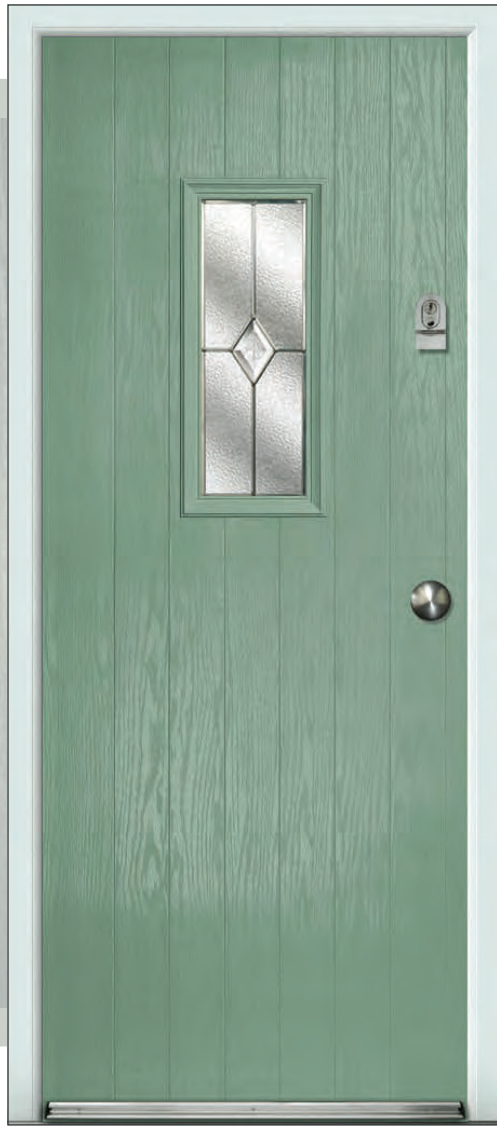

COUNTRY

URBAN

METRO

T

Door featured is a Cottage Grooved Chartwell Catalina 1 with Classic Diamond Glass, Silver Drip Bar and Stainless Steel Knob Handle.

Jet (D)

Palopo (D) (B)

Black