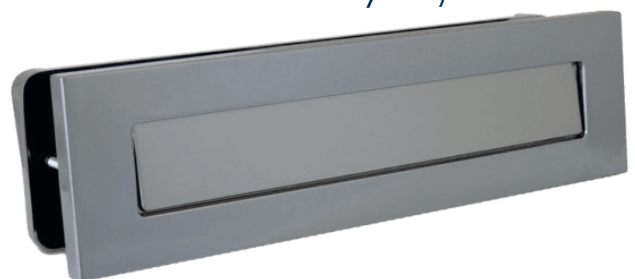

Antique Black

Chrome

Graphite

Architectural

(Matches noble & monkey tail)

Forged Black

Pewter

*Sweet warranty needs to be activated online. Warranty is held with the manufacturer and not Hallmark.