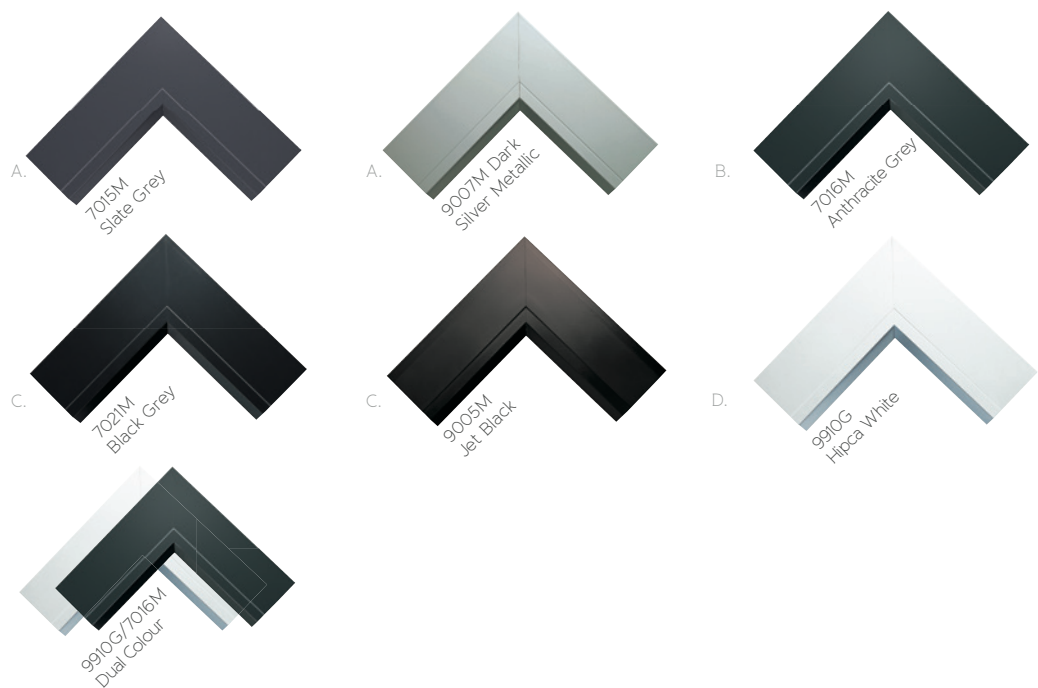

Popular colours...

Your personalisation options are virtually limitless with Origin. So much so that you're able to colour coordinate the seals and various gaskets to the frame or panel. To the right demonstrates the most popular colours and to assist with this, we've outlined the seal colours that they often go with.

If you select a panel from the Kensington Range in one of these colours, you'll benefit from receiving your doors on a 1-week lead time.*

Dual Colour:

9910G (Hipca White) in, 7016M (Anthracite Grey) out

Even the gasket and seal colour is your choice