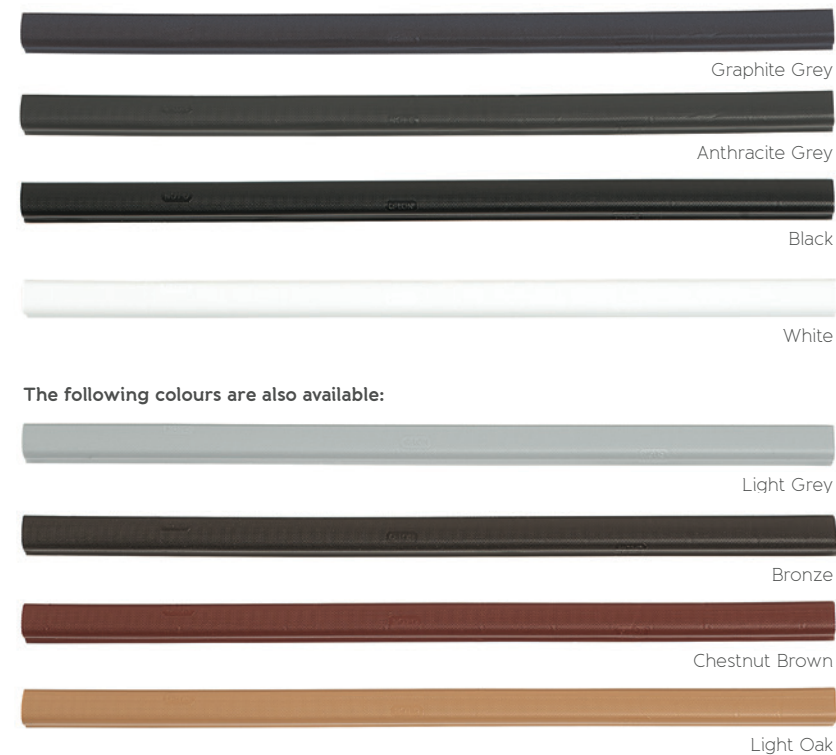

Door Colour	Recommended seal colour
A. 7015M and 9007M	Graphite Grey
B. 7016M	Anthracite Grey
C. 7021M and 9005M	Black
D. 9910G and 9910M	White

*Delivery will be made to your chosen Partner and their availability will dictate your installation date.
Colours shown here may not be 100% representative. Visit your local showroom or contact Origin directly for physical samples.