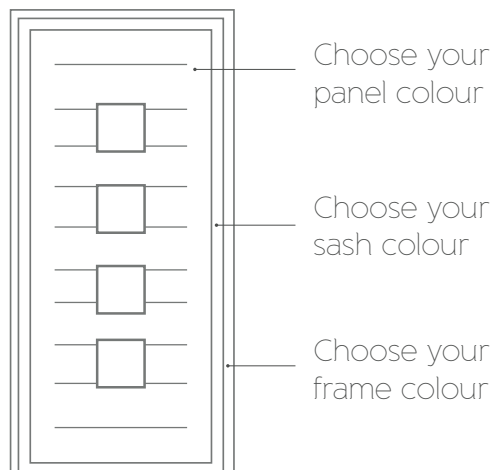

Choose your panel colour

Choose your sash colour

Choose your frame colour